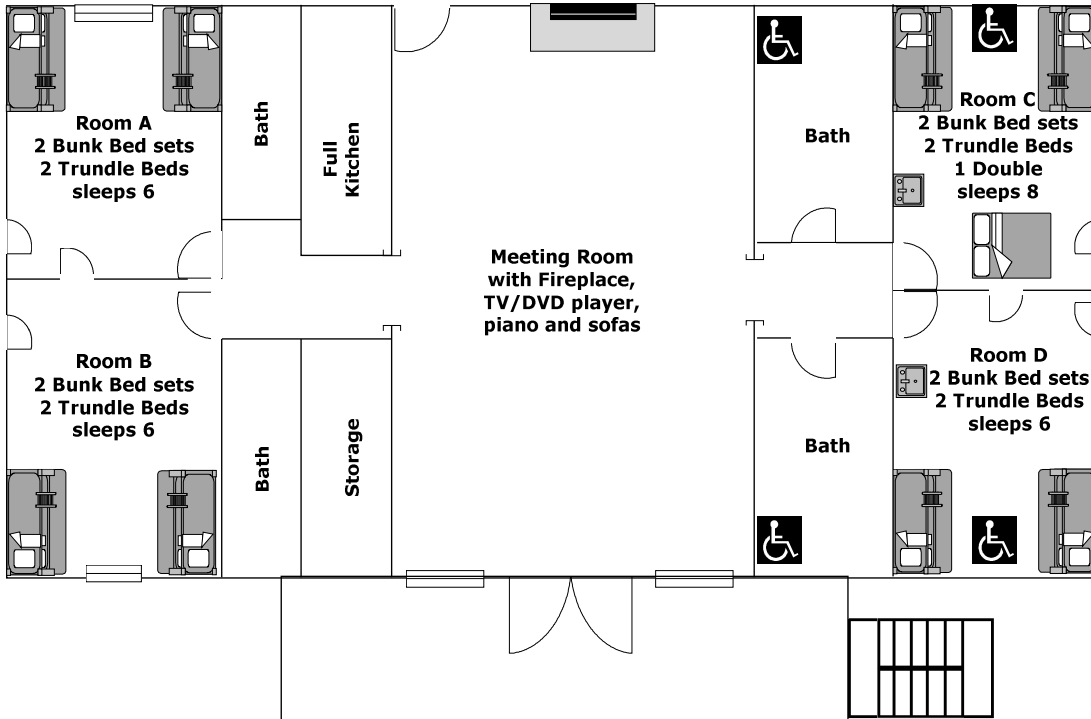

## Lower Pine

## Pine Lodge

Lower Pine sleeps up to 26 people

(4 to 6 people in 3 rooms, 4 to 8 people in 1 room).

Upper Pine sleeps 26 people (2 people in 13 rooms).